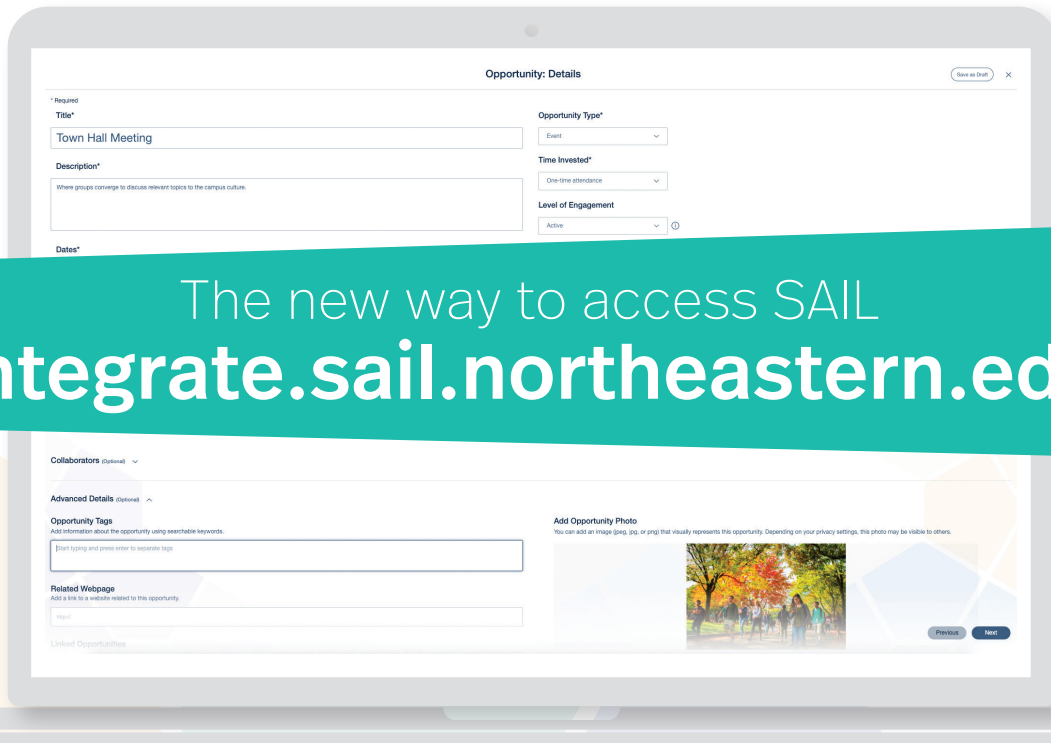

Introducing a new way to access a more powerful **SAIL**.

The new way to access SAIL
integrate.sail.northeastern.edu

Introducing exciting SAIL product updates to make your experience easier and more intuitive:

- **One web login** whether you're an educator or a student
- A more flexible **opportunity creator and manager**
- Create groups of learning opportunities to advance programs through **linking**
- Go beyond the SAIL competencies by tagging your learning opportunities to **disciplinary skills**
- **Copy information** from one opportunity to the next
- **Give feedback** on learners' skills
- Email and in-platform **notifications and alerts** that engage your students and colleagues