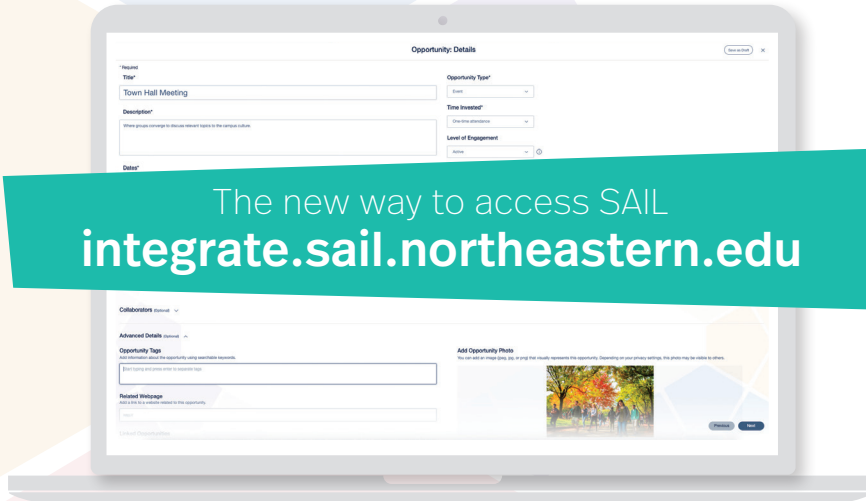

Introducing a new way to access a more powerful **SAIL**

Introducing exciting SAIL product updates to make your experience easier and more intuitive.

Northeastern University
Self-Authored Integrated Learning

Here's what's new in **SAIL**:

- **One web login** whether you're an educator or a student
- A more flexible **opportunity creator and manager**
- Create groups of learning opportunities to advance programs through **linking**
- Go beyond the SAIL competencies by tagging your learning opportunities to **disciplinary skills**
- **Copy information** from one opportunity to the next
- **Give feedback** on learners' skills
- Email and in-platform **notifications and alerts** that engage your students and colleagues